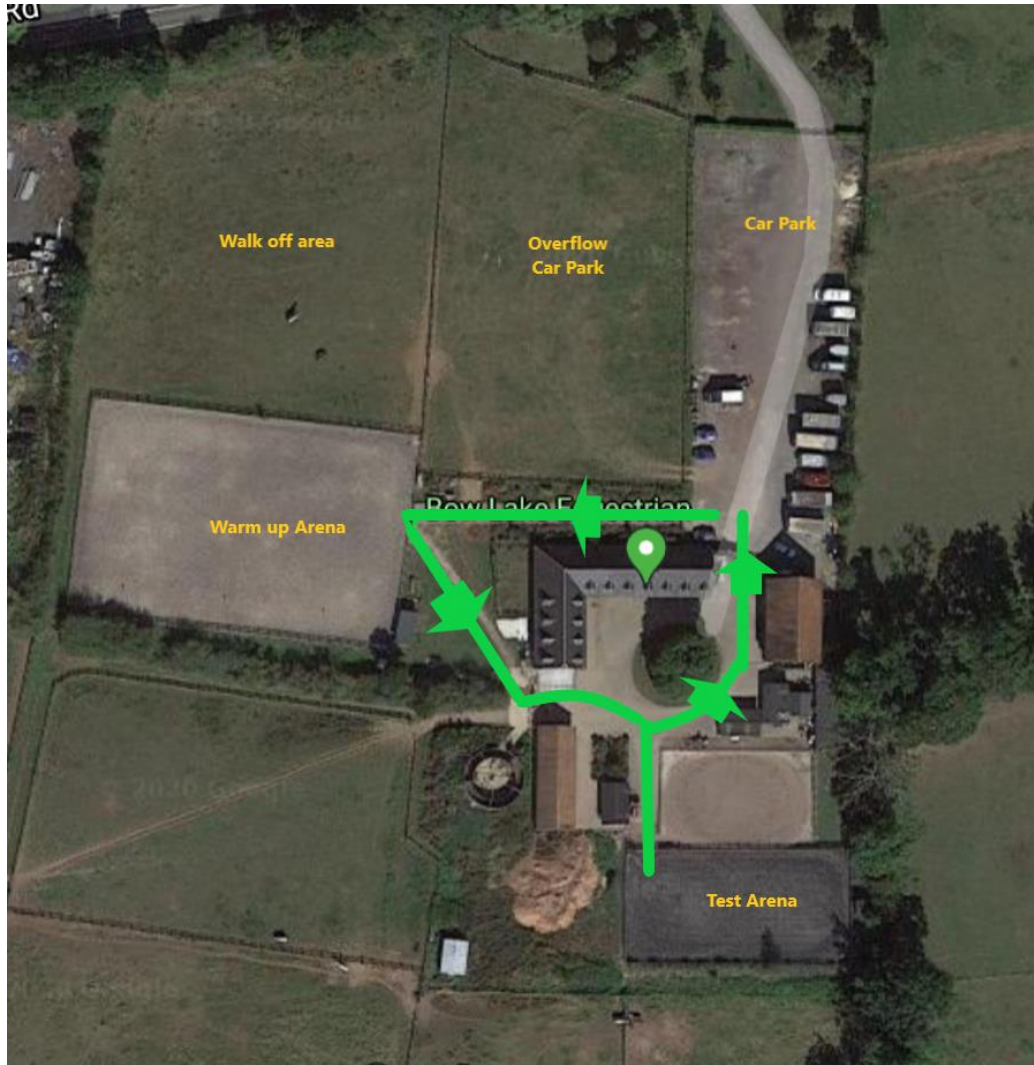

Spectators – We ask that you only bring 1 or 2 people with you so we can keep the numbers down on the show ground to minimize over crowded areas such as the arenas and the catering/photographer. Whilst on site competitors and visitors are asked to maintain the 2-metre rule.

We will be having a one-way system on the show day, so please familiarise yourself with the map below.

These rules are in line with any government changes.

We thank you all for your cooperation and we are looking forwards to seeing you all again.