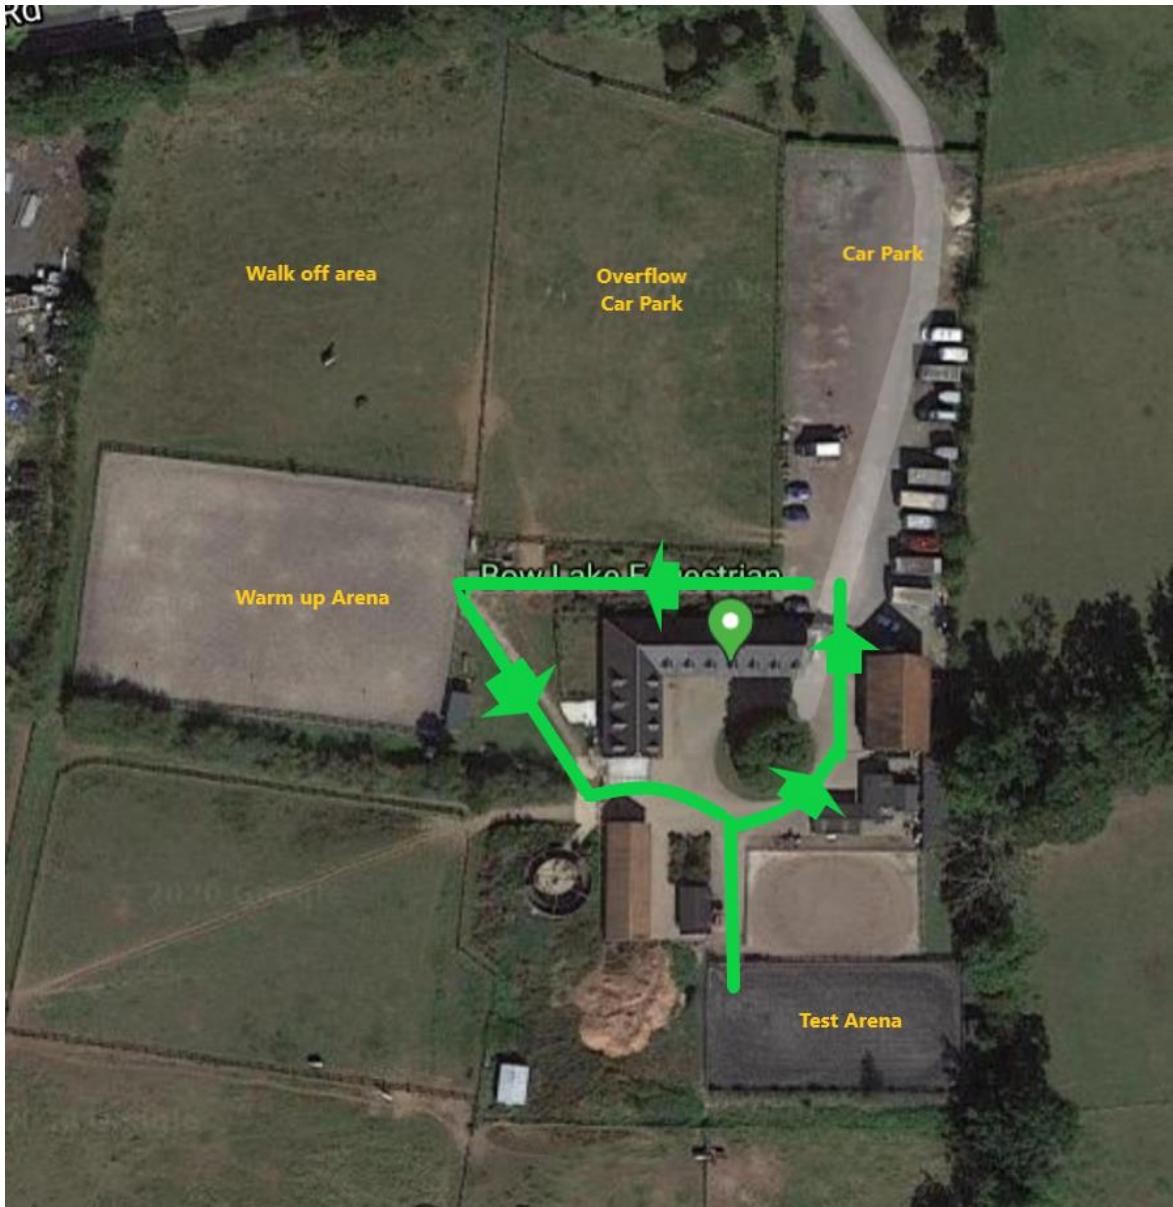

Spectators – We ask that you only bring 1 or 2 people with you so we can keep the numbers down on the show ground to minimize over crowded areas such as the arenas and the catering/photographer. Whilst on site competitors and visitors are asked to maintain the 2-metre rule.

We will be having a one-way system on the show day, so please familiarise yourself with the map below.

These rules are in line with any government changes.

We thank you all for your cooperation and we are looking forwards to seeing you all again.